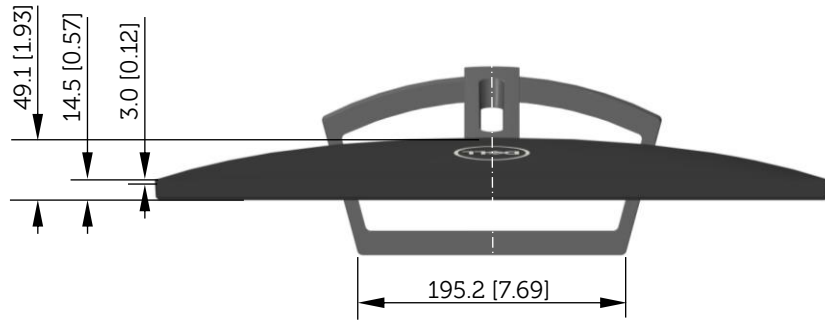

# S2218H / S2218M Outline Dimension

Unit: mm (inch)  
 Dimension: Nominal  
 Scale: Not to scale

Back view of Monitor without stand

S2318H / S2318HX / S2318HN / S2318NX / S2318M Outline Dimension

Unit: mm (inch)  
 Dimension: Nominal  
 Scale: Not to scale

Back view of Monitor without stand